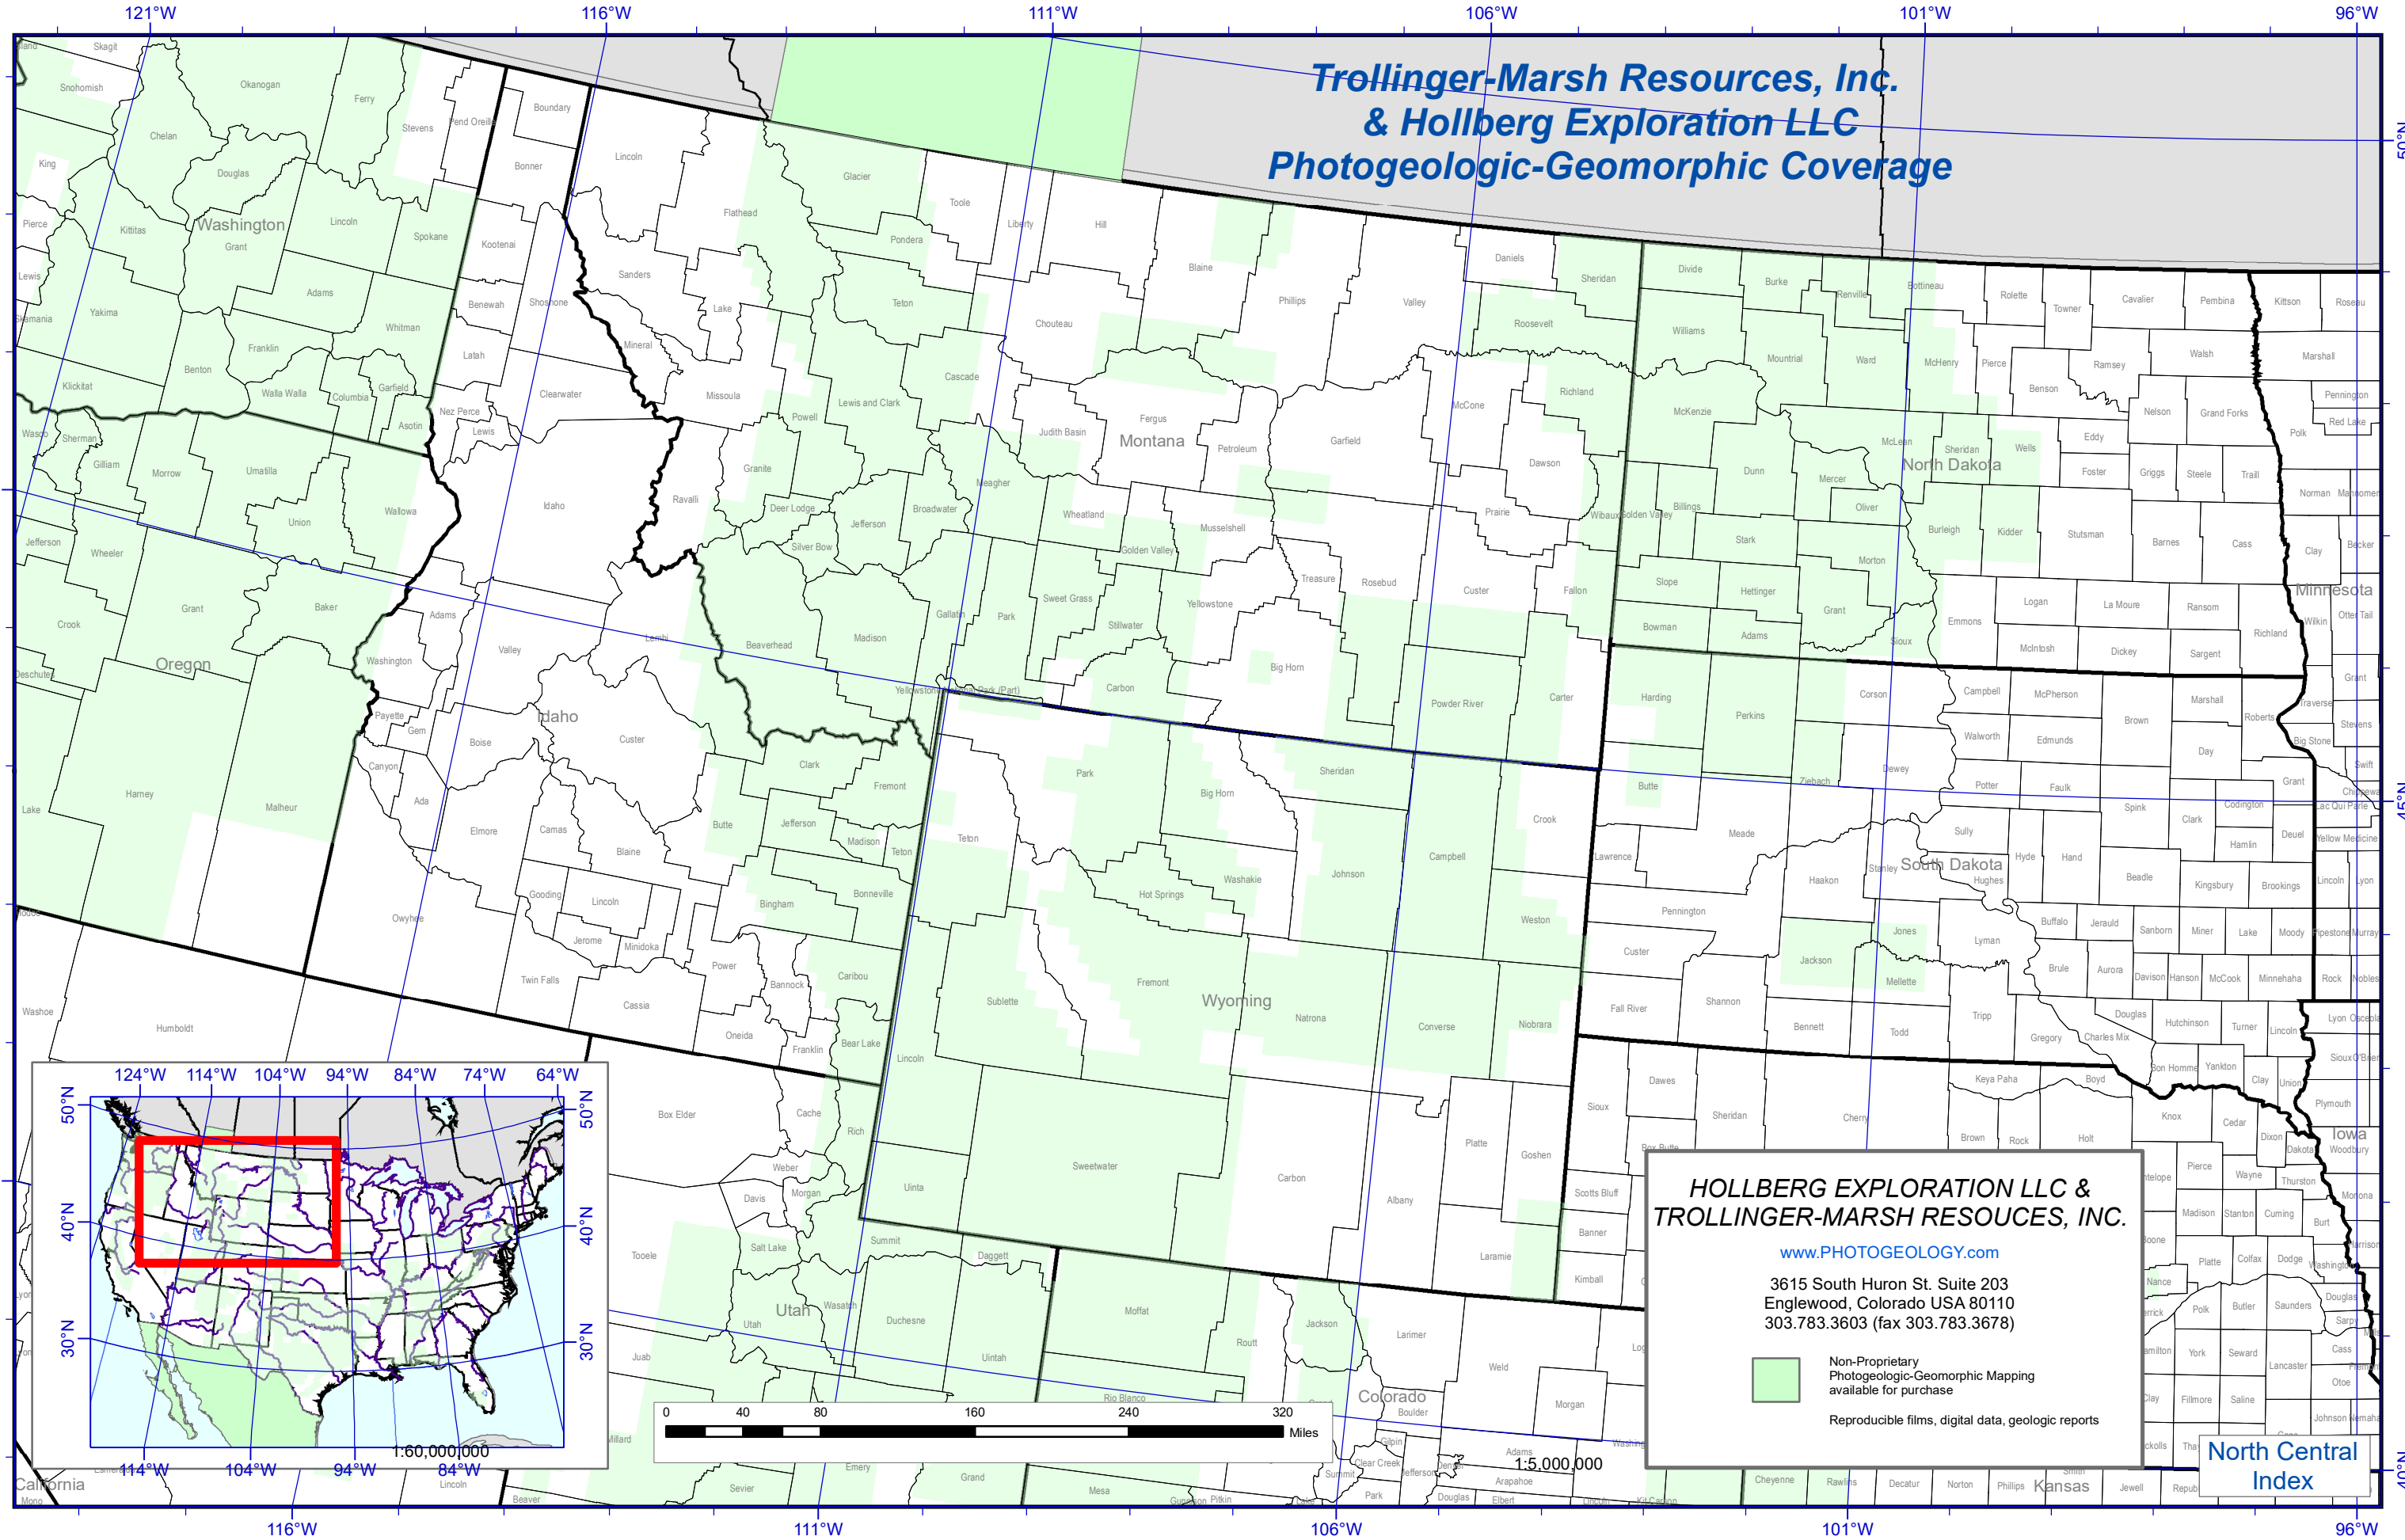

# Trollinger-Marsh Resources, Inc. & Hollberg Exploration LLC Photogeologic-Geomorphic Coverage

**HOLLBERG EXPLORATION LLC & TROLLINGER-MARSH RESOURCES, INC.**  
[www.PHOTOGEOLOGY.com](http://www.PHOTOGEOLOGY.com)  
3615 South Huron St. Suite 203  
Englewood, Colorado USA 80110  
303.783.3603 (fax 303.783.3678)

 Non-Proprietary  
Photogeologic-Geomorphic Mapping  
available for purchase

Reproducible films, digital data, geologic reports

**North Central  
Index**

116°W

111°W

106°W

101°W

96°W

45°N

40°N

50°N

45°N

40°N